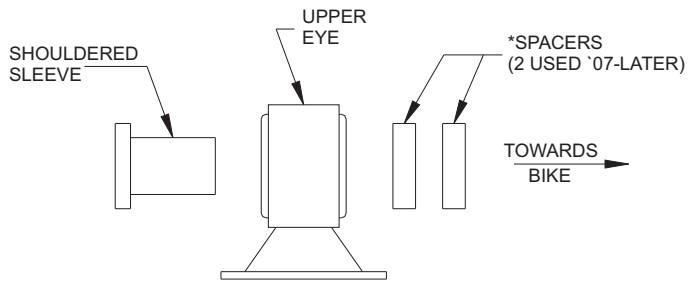

PROGRESSIVETM SUSPENSION[®]

6911 Marlin Circle. La Palma, Ca. 90623
(714) 523-8700, Fax (714) 523-3220

INSTALL SLEEVES AND SPACERS AS SHOWN IN ILLUSTRATIONS.

*NOTE: USE TWO SPACERS ON UPPER EYES OF 2007 AND LATER MODELS. EARLIER MODELS ONLY USE ONE ON THE UPPER EYES.