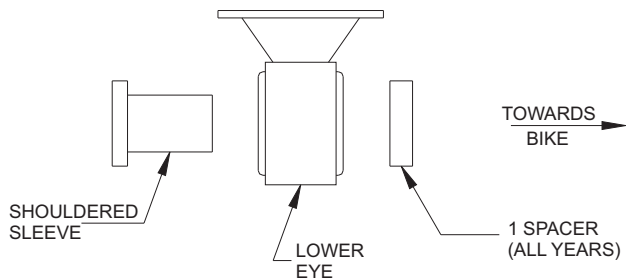

PROGRESSIVETM SUSPENSION[®]

6911 Marlin Circle. La Palma, Ca. 90623
(714) 523-8700, Fax (714) 523-3220

INSTALL SLEEVES AND SPACERS AS SHOWN IN ILLUSTRATIONS.

*NOTE: USE TWO SPACERS ON UPPER EYES OF 2007 AND LATER MODELS. EARLIER MODELS ONLY USE ONE ON THE UPPER EYES.