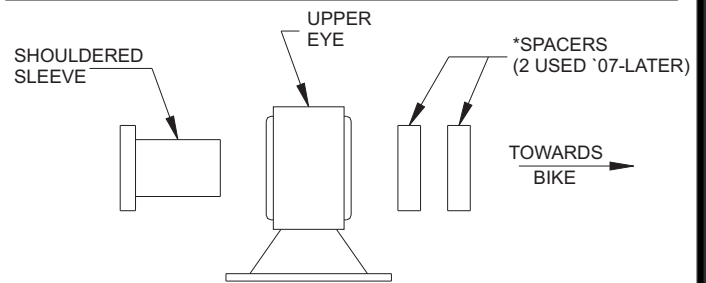

PROGRESSIVE^{TM} SUSPENSION®

6911 Marlin Circle. La Palma, Ca. 90623
(714) 523-8700, Fax (714) 523-3220

INSTALL SLEEVES AND SPACERS AS SHOWN IN ILLUSTRATIONS.

*NOTE: USE TWO SPACERS ON UPPER EYES OF 2007 AND LATER MODELS. EARLIER MODELS ONLY USE ONE ON THE UPPER EYES.