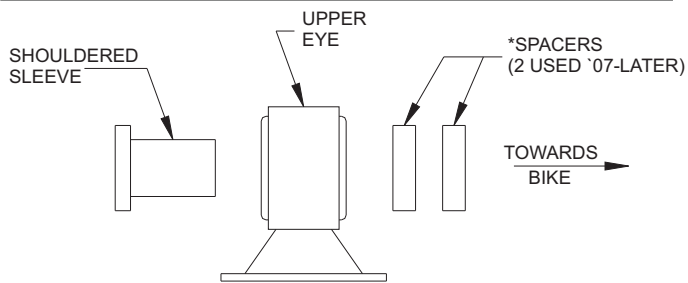

*NOTE: USE TWO SPACERS ON UPPER EYES OF 2007 AND LATER MODELS. EARLIER MODELS ONLY USE ONE ON THE UPPER EYES.

www.progressivesuspension.com

Copyright © 2003 by Progressive Suspension® All Rights Reserved.

PROGRESSIVETM SUSPENSION[®]

6911 Marlin Circle. La Palma, Ca. 90623
(714) 523-8700, Fax (714) 523-3220

INSTALL SLEEVES AND SPACERS AS SHOWN IN ILLUSTRATIONS.

*NOTE: USE TWO SPACERS ON UPPER EYES OF 2007 AND LATER MODELS. EARLIER MODELS ONLY USE ONE ON THE UPPER EYES.