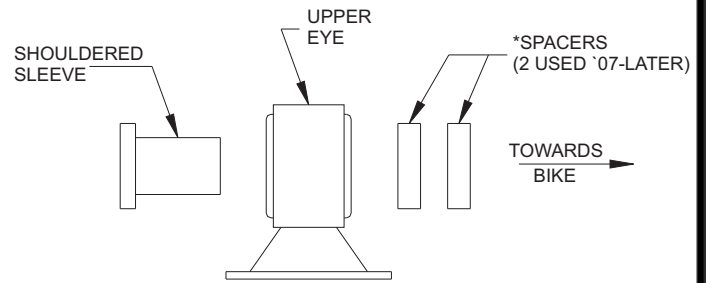

PROGRESSIVE^{TM} SUSPENSION®

6911 Marlin Circle. La Palma, Ca. 90623
(714) 523-8700, Fax (714) 523-3220

INSTALL SLEEVES AND SPACERS AS SHOWN IN ILLUSTRATIONS.

*NOTE: USE TWO SPACERS ON UPPER EYES OF 2007 AND LATER MODELS. EARLIER MODELS ONLY USE ONE ON THE UPPER EYES.